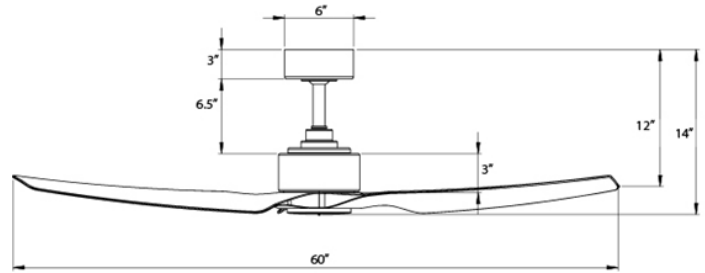

STELLA

F-056L

60" Ceiling Fan

WAC SMART FANS

PRODUCT DESCRIPTION

Stella offers a shining design that has something every generation can agree on. This Smart Fan fits indoor or outdoor applications - featuring three graceful blades and petite frame. Make it smart by downloading the app for additional functionality.

FEATURES

- 6 fan speeds through both Summer and Winter Modes
- Silent DC motor
- Includes remote control with wall cradle (RC20-WT)
- Wall control for 3, 4-way control sold separately
- Compatible with WAC Smart Fans app

AIRFLOW/ENERGY EFFICIENCY

Weighted-Average/High Airflow CFM:	3946/5906
Weighted-Average/High Energy Use (W):	20/26
Estimated Yearly Energy Cost ($):	6
Weighted-Average/High Efficiency (CFM/W):	195
Max RPM:	142

ORDER NUMBER

Model	Housing	Blade	
F-056L	MB <i>Matte Black</i>	MB <i>Matte Black</i>	
	MW <i>Matte White</i>		MW <i>Matte White</i>

F-056L-__

Example: F-056L-MB

*This fan comes uni-pack - blade select options are not available

* Range results may vary based on application and surroundings.

SPECIFICATIONS

Construction:	Aluminum, ABS
Blade:	16° Pitch, 60" sweep
Downrod:	3/4"W X 6"H included
Mounting Slope:	Up to 30°
Wire:	80"
Hanging Weight:	16 lbs
Total Power:	39W
Standards:	UL/cUL Wet Location listed, Title 20 Compliant, Energy Star Rated
Motor Type:	DC 120 x 25 sensorless DC motor

WIRELESS PERFORMANCE

Wi-Fi Range:	Up to 150 ft*
Bluetooth Range:	Up to 150 ft*

LUMINAIRE PERFORMANCE

Light Source:	LED
Light Wattage:	13W
Lumens/Delivered Lumens:	1100/702
Dimming:	Integrated
CRI:	90
Color Temperature:	3000K
Rated Life:	50,000 hours

The WAC app synchronizes seamlessly with smart home devices you already own

wacighting.com
Phone (800) 526.2588
Fax (800) 526.2585

Headquarters/Eastern Distribution Center
44 Harbor Park Drive
Port Washington, NY 11050

Central Distribution Center
1600 Distribution Ct
Lithia Springs, GA 30122

Western Distribution Center
1750 Archibald Avenue
Ontario, CA 91760